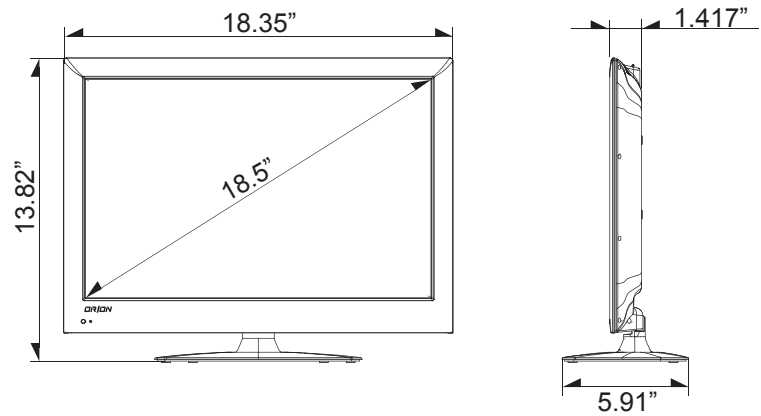

DIMENSIONS