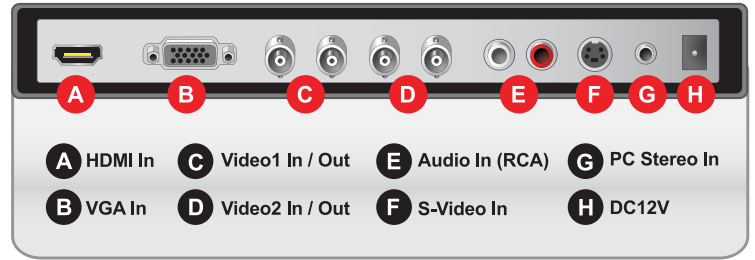

INPUT INTERFACE